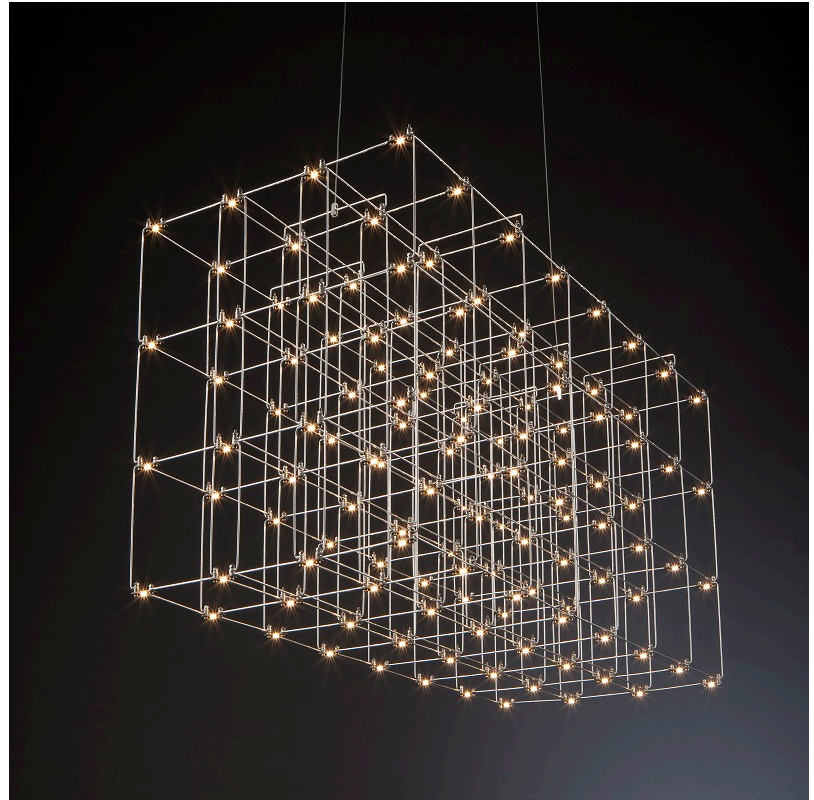

D101741-

base number   LED Dimming   Color Temperature   Finish Options

1. To build a product code in our configurator select the specify button on the base model # product page
2. To build a manual product code on this datasheet choose from the options listed below in blue font and add the suffix to the base model #

GENERAL

Series: Cosmos Square
Partner: Quasar
Division: Design
Installation: Suspension
Product Type: Chandelier
Mounting Location: Ceiling

PHYSICAL

Shape: Rectangle
Length (mm): 875
Length (in): 34 7/16
Width (mm): 395
Width (in): 15 9/16
Height (mm): 250
Height (in): 9 13/16
Max. Overall Height (mm): 2250
Max. Overall Height (in): 88 9/16
Weight (kg): 4
Weight (lbs): 8.82
[Fixture Finish: NIC / BRA / BBR](#)
Fixture Material: Metal
Cable Details: 2000mm Cable
Upon Request: Custom Sizes Optional Dowlight upon request

ELECTRICAL

Lamp Type: LED
Input Wattage (W): 57.6
[Dimming: Non-Dimming / Phase Dimming (120vac Only)](#)
Driver Included: Yes
Driver Location: Integrated
Driver Type: Constant Voltage - Universal
Driver Class: Class 2
Input Voltage (V): 120 - 277
Output Voltage (V): 12
Upon Request: (Not included - see components) Integral: 0-10Vdc dimming

LED

Number of LEDs: 96
[Color Temperature (°K): 2400 / 2800](#)
Max. Delivered Lumen (lm): 2880 (2800K)
CRI: >90 CRI
Lamp Life (hrs): 50000

OPTICAL

RATINGS AND CERTIFICATIONS

Certified By: Certified for North American Standards
IP rating: IP20