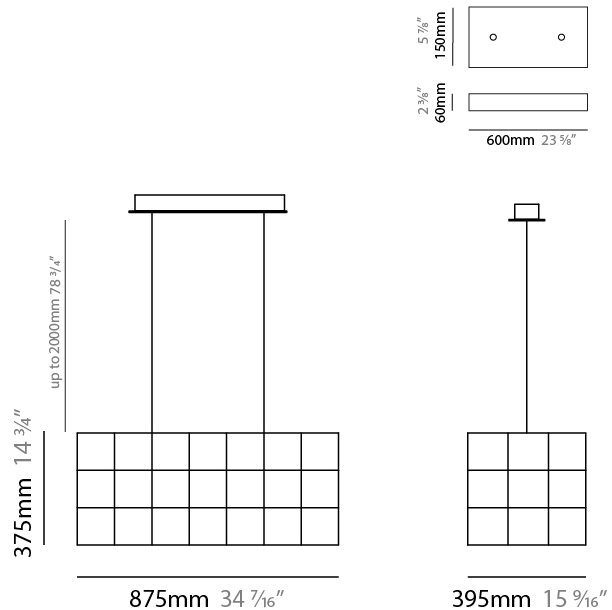

PROJECT _____
TYPE _____
SPECIFIER _____
QUANTITY _____
DATE _____

1. To build a product code in our configurator select the specify button on the base model # product page
2. To build a manual product code on this datasheet choose from the options listed below in blue font and add the suffix to the base model #

GENERAL

Series: Cosmos Square
Partner: Quasar
Division: Design
Installation: Suspension
Product Type: Chandelier
Mounting Location: Ceiling

PHYSICAL

Shape: Rectangle
Length (mm): 875
Length (in): 34 ⁷/₁₆
Width (mm): 395
Width (in): 15 ⁹/₁₆
Height (mm): 375
Height (in): 14 ³/₄
Max. Overall Height (mm): 2375
Max. Overall Height (in): 93 ¹/₂
Weight (kg): 4.5
Weight (lbs): 9.92
Fixture Finish: [NIC / BRA / BBR](#)
Fixture Material: Metal
Cable Details: 2000mm Cable
Upon Request: Custom Sizes Optional Dowlight upon request

ELECTRICAL

Lamp Type: LED
Input Wattage (W): 76.8
Dimming: [Non-Dimming / Phase Dimming (120vac Only)](#)
Driver Included: Yes
Driver Location: Integrated
Driver Type: Constant Voltage - Universal
Driver Class: Class 2
Input Voltage (V): 120 - 277
Output Voltage (V): 12
Upon Request: (Not included - see components) Integral: 0-10Vdc dimming

LED

Number of LEDs: 128
Color Temperature (°K): [2400 / 2800](#)
Max. Delivered Lumen (lm): 3840 (2800K)
CRI: >90 CRI
Lamp Life (hrs): 50000

OPTICAL

RATINGS AND CERTIFICATIONS

Certified By: Certified for North American Standards
IP rating: IP20