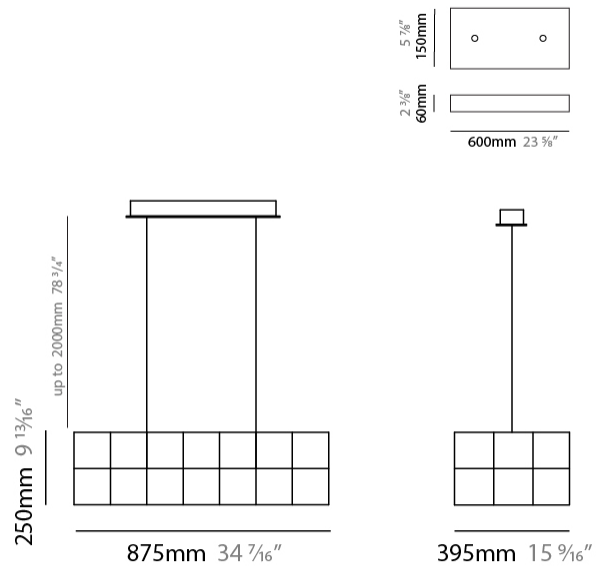

D101741-

base number   LED Dimming   Color Temperature   Finish Options

1. To build a product code in our configurator select the specify button on the base model # product page
2. To build a manual product code on this datasheet choose from the options listed below in blue font and add the suffix to the base model #

GENERAL

Series: Cosmos Square
Partner: Quasar
Division: Design
Installation: Suspension
Product Type: Chandelier
Mounting Location: Ceiling

PHYSICAL

Shape: Rectangle
Length (mm): 875
Length (in): 34 7/16
Width (mm): 395
Width (in): 15 9/16
Height (mm): 250
Height (in): 9 13/16
Max. Overall Height (mm): 2250
Max. Overall Height (in): 88 9/16
Weight (kg): 4
Weight (lbs): 8.82
[Fixture Finish: NIC / BRA / BBR](#)
Fixture Material: Metal
Cable Details: 2000mm Cable
Upon Request: Custom Sizes Optional Dowlight upon request

ELECTRICAL

Lamp Type: LED
Input Wattage (W): 57.6
[Dimming: Non-Dimming / Phase Dimming (120vac Only)](#)
Driver Included: Yes
Driver Location: Integrated
Driver Type: Constant Voltage - Universal
Driver Class: Class 2
Input Voltage (V): 120 - 277
Output Voltage (V): 12
Upon Request: (Not included - see components) Integral: 0-10Vdc dimming

LED

Number of LEDs: 96
[Color Temperature (°K): 2400 / 2800](#)
Max. Delivered Lumen (lm): 2880 (2800K)
CRI: >90 CRI
Lamp Life (hrs): 50000

OPTICAL

RATINGS AND CERTIFICATIONS

Certified By: Certified for North American Standards
IP rating: IP20